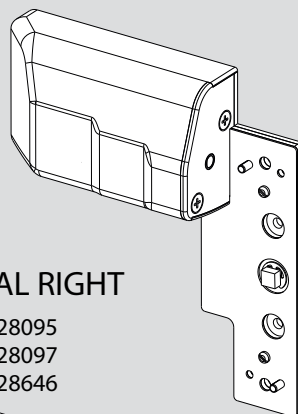

PHM STANDARD RIGHT

7030000028091
7030000028093
7030000028644