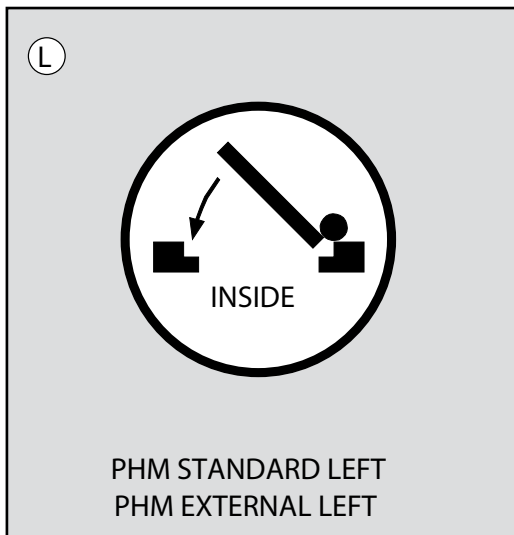

This mounting instruction is valid for the following products	Art.no
PHM Motor Standard, left, Silver RAL 9006	7030000028090
PHM Motor Standard, right, Silver RAL 9006	7030000028091
PHM Motor Standard, left, White RAL 9016	7030000028092
PHM Motor Standard, right, White RAL 9016	7030000028093
PHM Motor Standard, left, Black RAL 9005	7030000028643
PHM Motor Standard, right, Black RAL 9005	7030000028644
PHM Motor External, left, Silver RAL 9006	7030000028094
PHM Motor External, right, Silver RAL 9006	7030000028095
PHM Motor External, left, White RAL 9016	7030000028096
PHM Motor External, right, White RAL 9016	7030000028097
PHM Motor External, left, Black RAL 9005	7030000028645
PHM Motor External, right, Black RAL 9005	7030000028646
PHM Cover, left, Silver RAL 9006	7030000028098
PHM Cover, right, Silver RAL 9006	7030000028099
PHM Cover, left, White RAL 9016	7030000028100
PHM Cover, right, White RAL 9016	7030000028101
PHM Cover, left, Black RAL 9005	7030000028647
PHM Cover, right, Black RAL 9005	7030000028648
PHM Plates for PHX, Silver RAL 9006	7030000028102
PHM Plates for PHX, White RAL 9016	7030000028103
PHM Plates for PHX, Black RAL 9005	7030000028649
PHM Plate for PHB, Silver RAL 9006	7030000028104
PHM Plate for PHB, White RAL 9016	7030000028105
PHM Plate for PHB, Black RAL 9005	7030000028650
PHM Plate for PHA, Silver RAL 9006	7030000028106
PHM Plate for PHA, White RAL 9016	7030000028107
PHM Plate for PHA, Black RAL 9005	7030000028651
PHM Plates for Shoot Bolts, Silver RAL 9006	7030000028108
PHM Plates for Shoot Bolts, White RAL 9016	7030000028109
PHM Plates for Shoot Bolts, Black RAL 9005	7030000028652